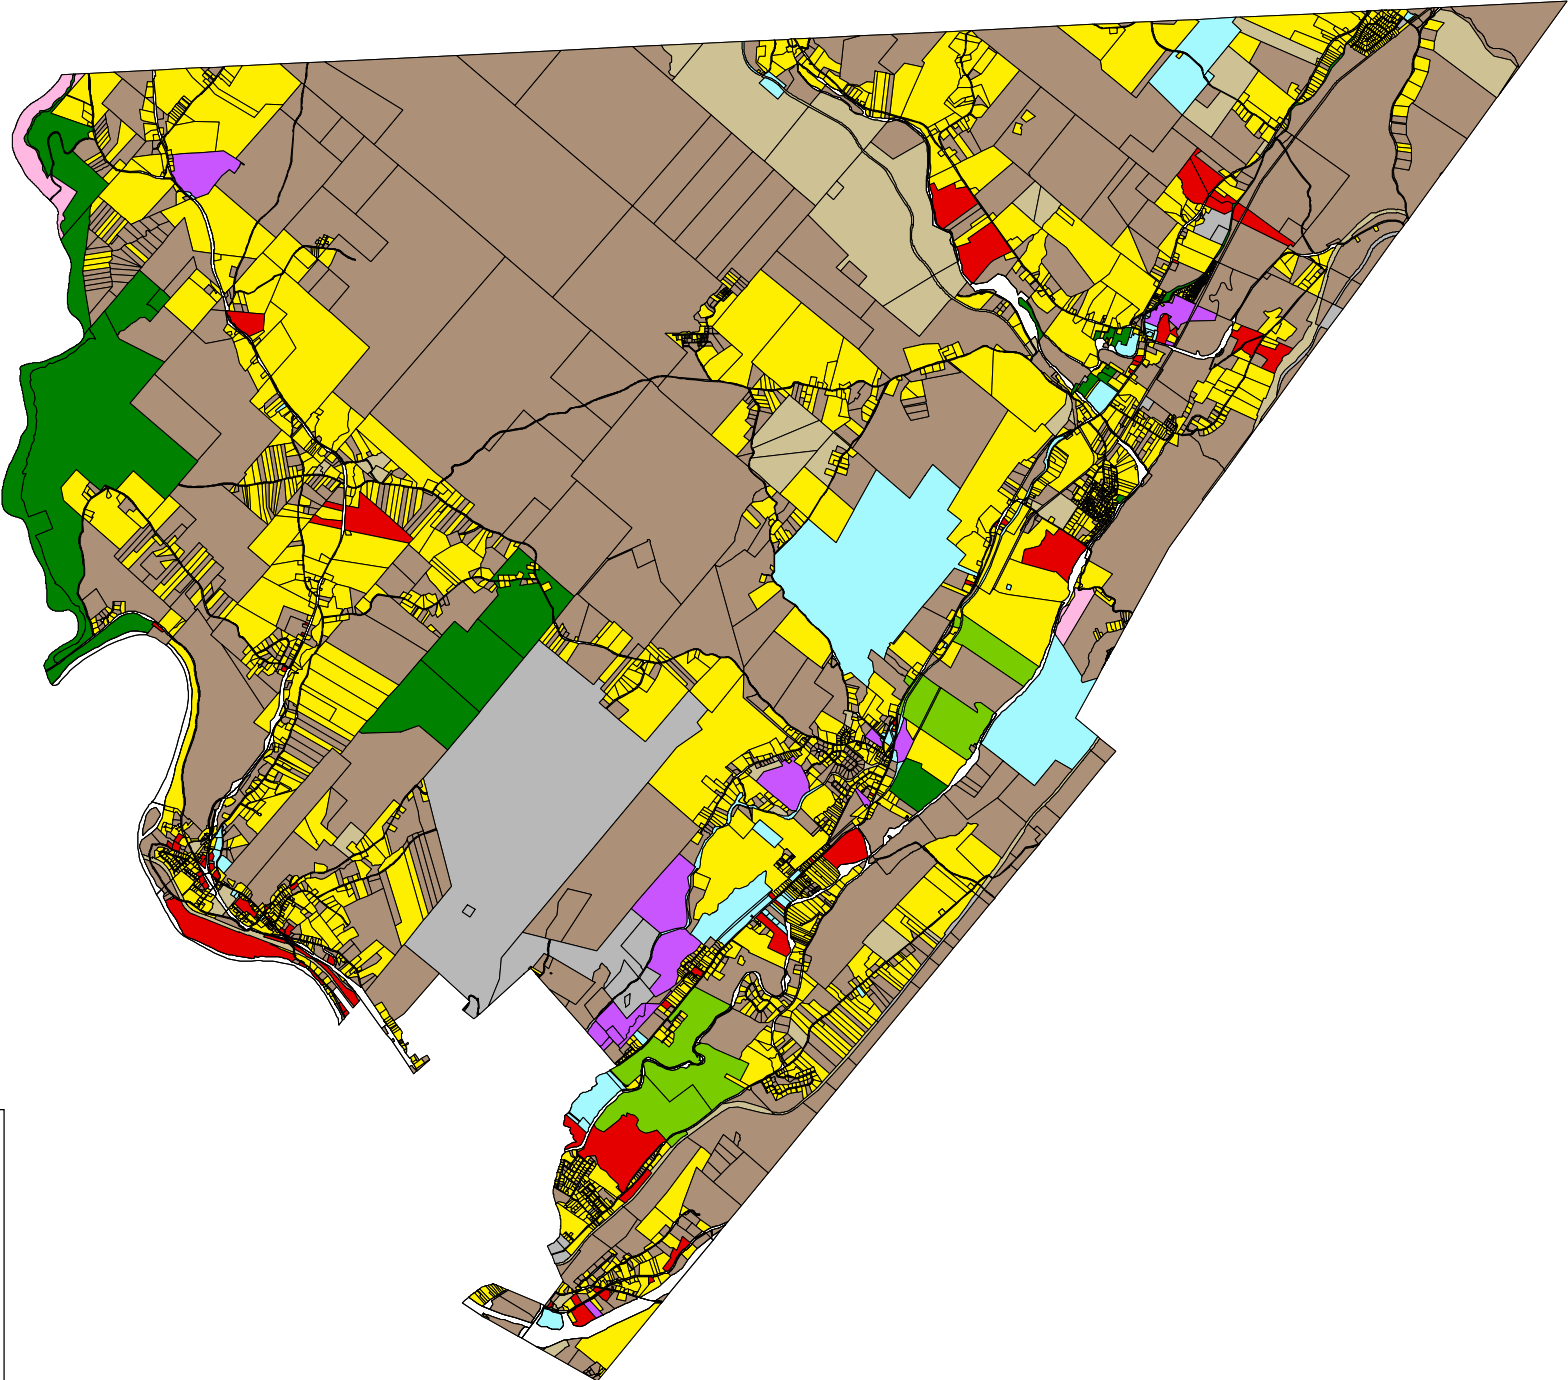

Town of Deerpark Land Use

Legend

- Agricultural
- Commercial
- Community Service
- Industrial
- Possible Subdivision
- Office
- Parks
- Public Service
- Residential
- Vacant
- Body of Water
- Roads